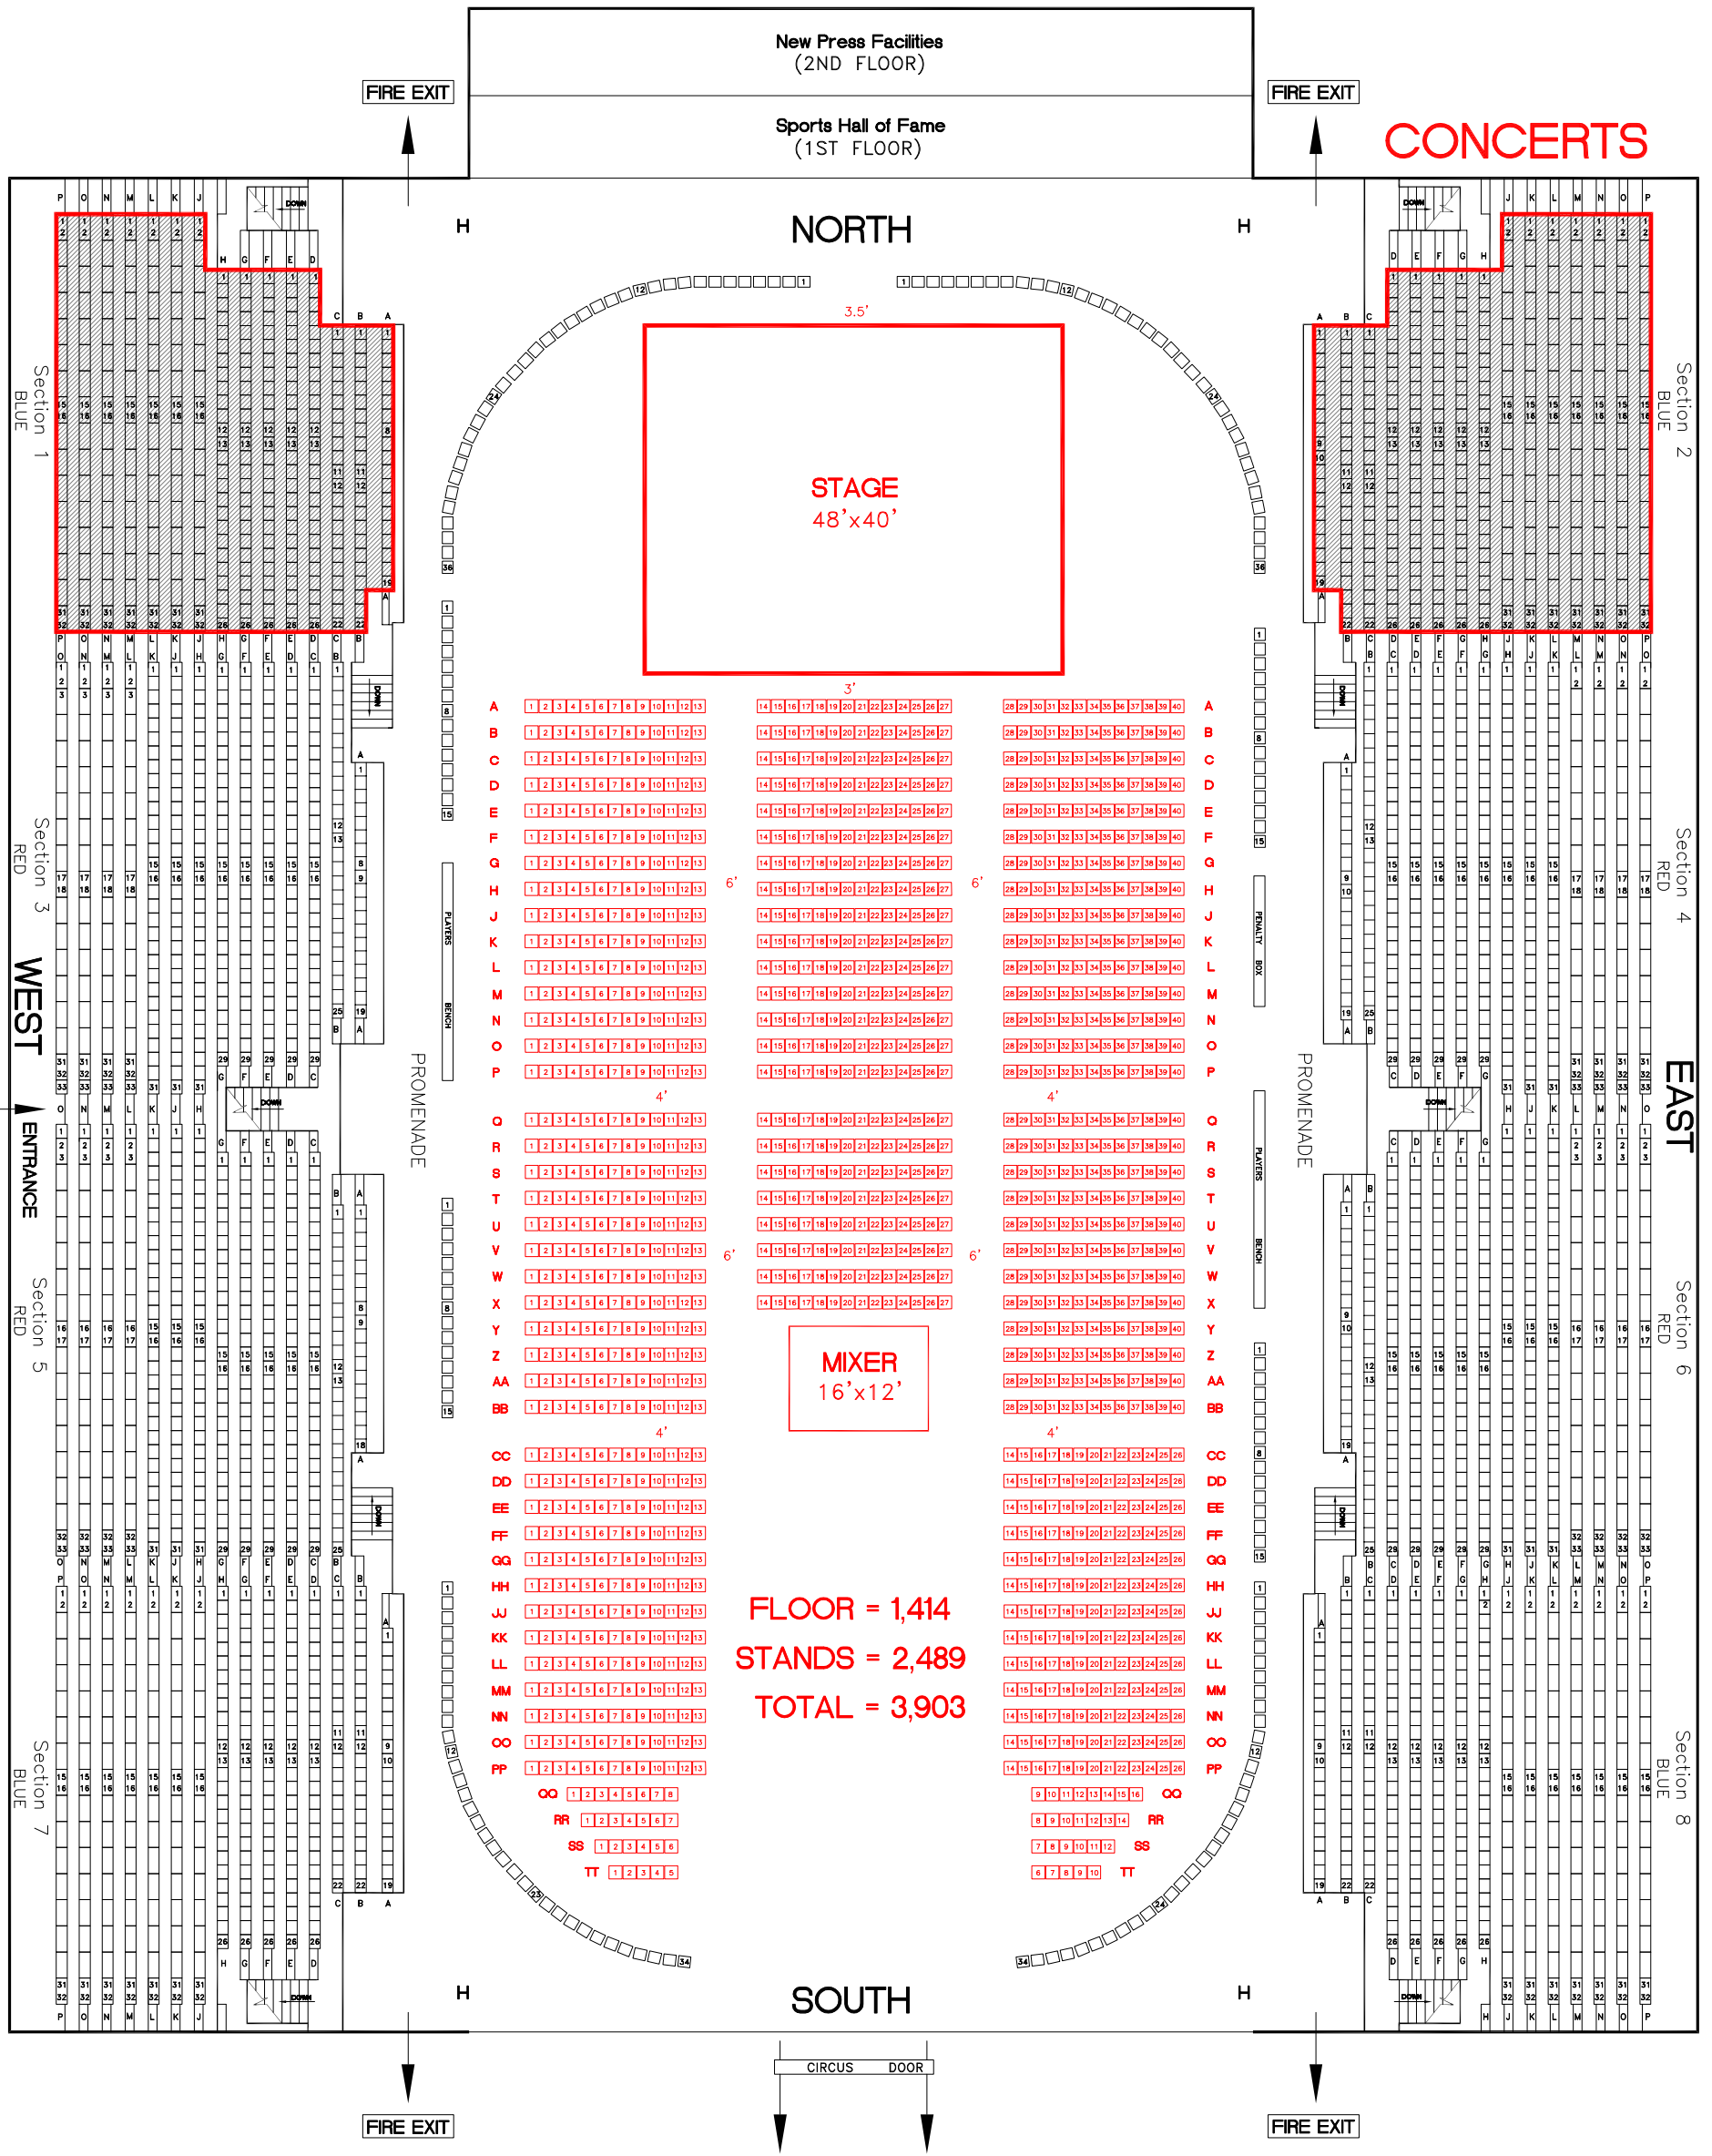

# MEMORIAL GARDENS

New Press Facilities  
(2ND FLOOR)

Sports Hall of Fame  
(1ST FLOOR)

CONCERTS

NORTH

STAGE  
48'x40'

MIXER  
16'x12'

FLOOR = 1,414  
STANDS = 2,489  
TOTAL = 3,903

SOUTH

CIRCUS DOOR

FIRE EXIT

FIRE EXIT

FIRE EXIT

FIRE EXIT

Section 1  
BLUE

Section 2  
BLUE

Section 3  
RED

Section 4  
RED

Section 5  
RED

Section 6  
RED

Section 7  
BLUE

Section 8  
BLUE

WEST

EAST

ENTRANCE