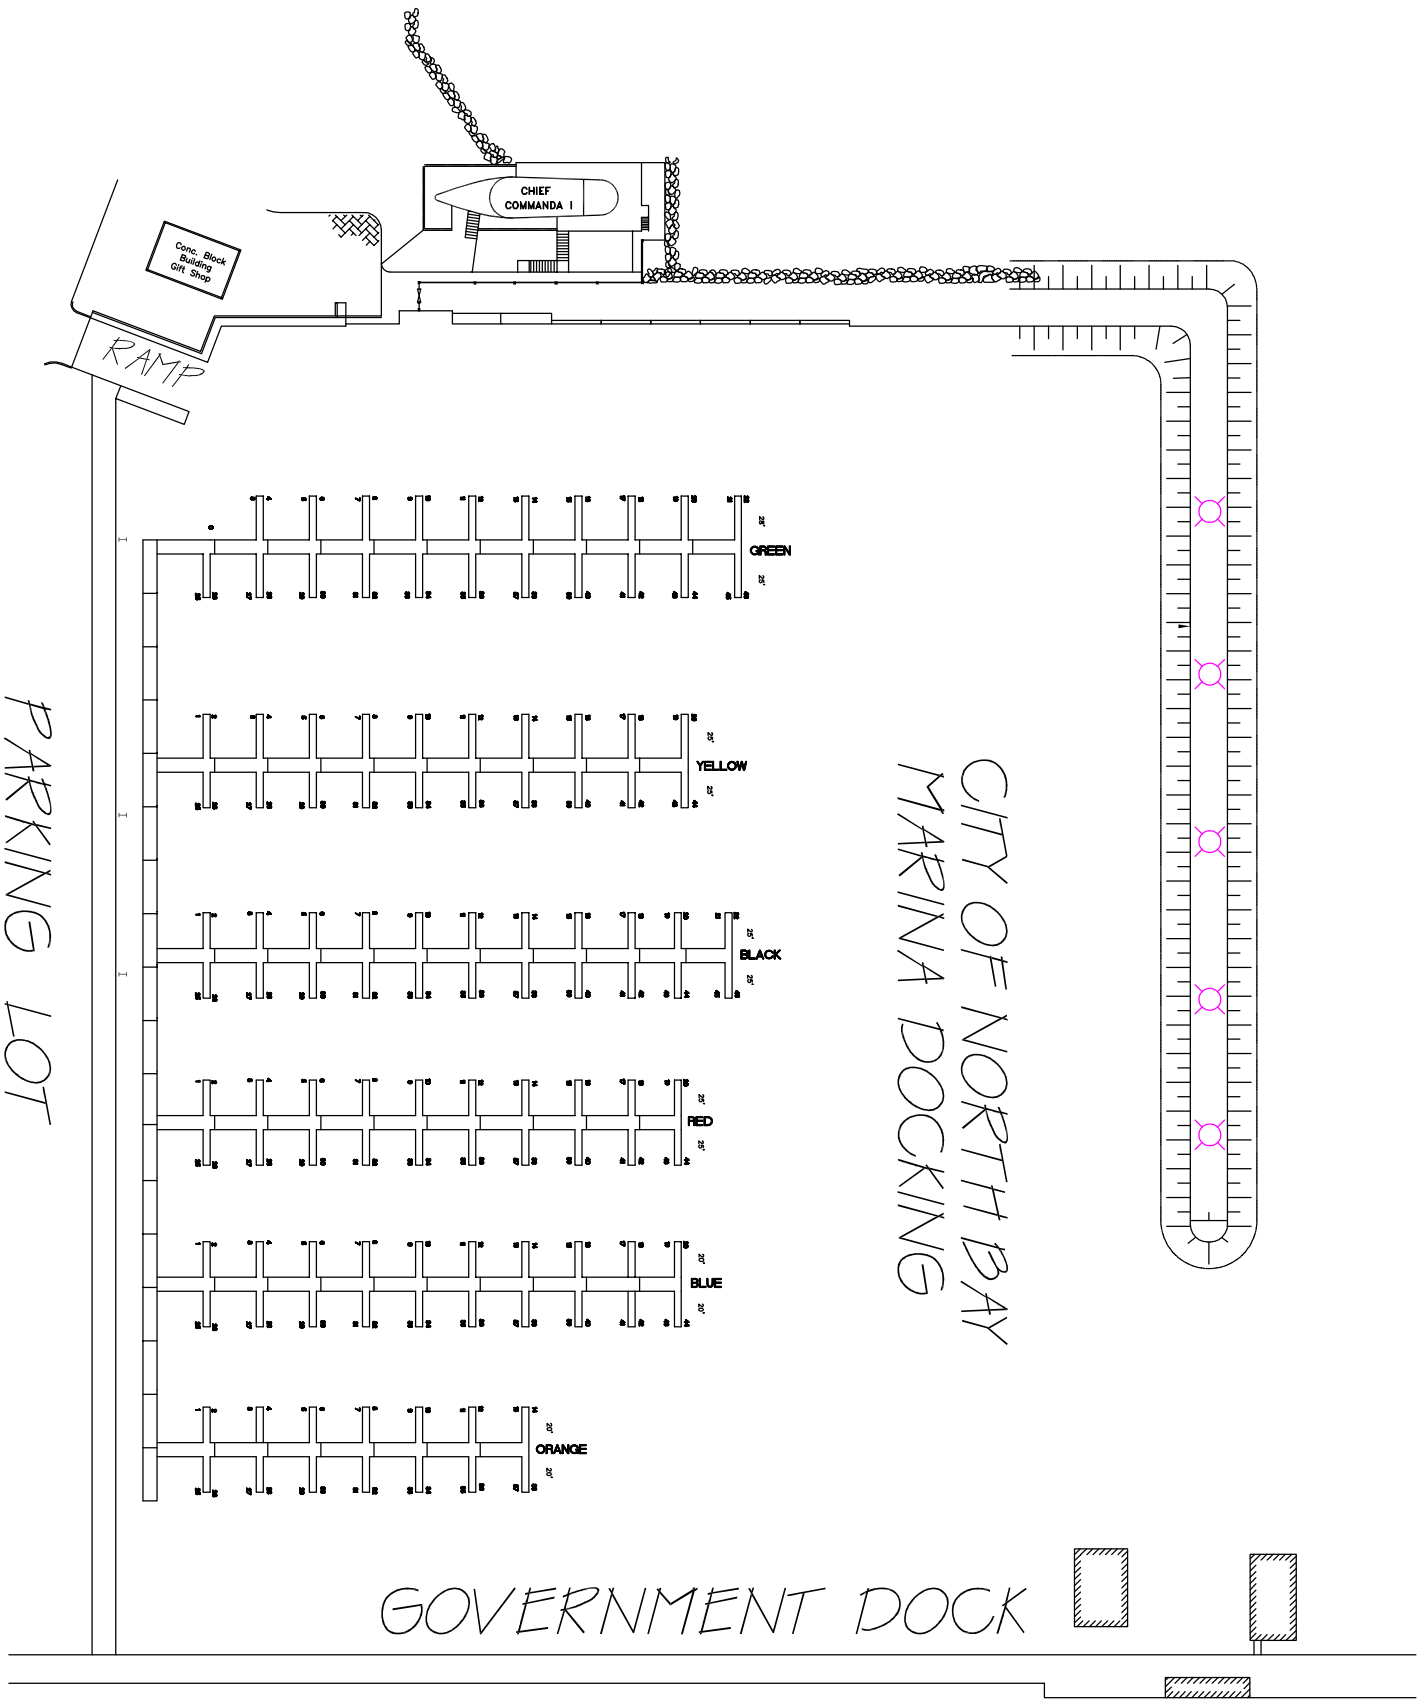

I:\CAD\Parks-Rec\DOCKS.DWG 3/20/2007 3:42:14 PM EDT

PARKING LOT

CITY OF NORTH BAY
MARINA DOCKING

GOVERNMENT DOCK